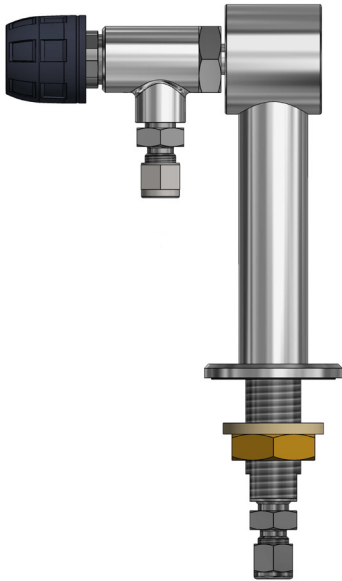

Configurations

Model DB1-"GAS"-B-1-CS4
*(Bench Mounted, Straight Configuration
 with Compression Fitting Outlet)*

Model DB1-"GAS"-B-1-HB
*(Bench Mounted, Straight Configuration
 with Hose Barb Outlet)*

Model DB2-"GAS"-B-1-CS4
*(Bench Mounted, 90° Angle Configuration
 with Compression Fitting Outlet)*

Model DB2-"GAS"-B-1-HB
*(Bench Mounted, 90° Angle Configuration
 with Hose Barb Outlet)*

Dimensions