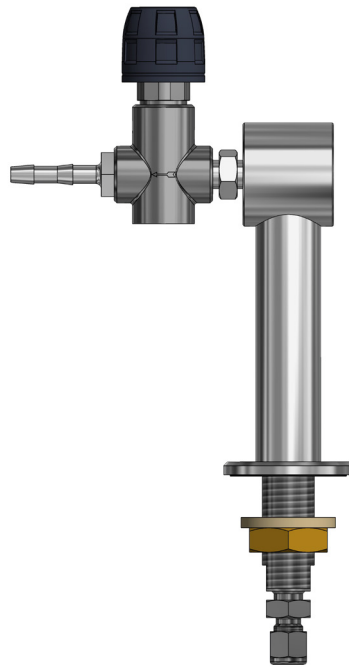

Configurations

Model DB1-"GAS"-B-1-CS4
*(Bench Mounted, Straight Configuration
 with Compression Fitting Outlet)*

Model DB1-"GAS"-B-1-HB
*(Bench Mounted, Straight Configuration
 with Hose Barb Outlet)*

Model DB2-"GAS"-B-1-CS4
*(Bench Mounted, 90° Angle Configuration
 with Compression Fitting Outlet)*

Model DB2-"GAS"-B-1-HB
*(Bench Mounted, 90° Angle Configuration
 with Hose Barb Outlet)*

Dimensions