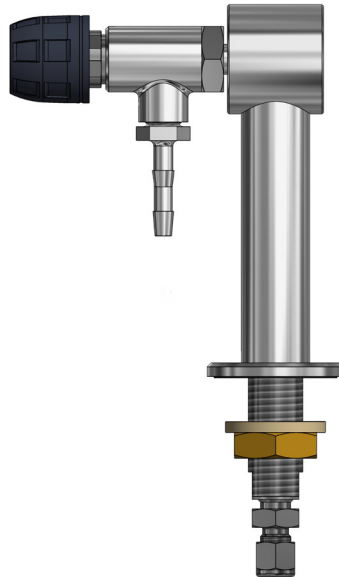

Configurations

Model DB1-"GAS"-B-1-CS4
*(Bench Mounted, Straight Configuration
 with Compression Fitting Outlet)*

Model DB1-"GAS"-B-1-HB
*(Bench Mounted, Straight Configuration
 with Hose Barb Outlet)*

Model DB2-"GAS"-B-1-CS4
*(Bench Mounted, 90° Angle Configuration
 with Compression Fitting Outlet)*

Model DB2-"GAS"-B-1-HB
*(Bench Mounted, 90° Angle Configuration
 with Hose Barb Outlet)*

Dimensions