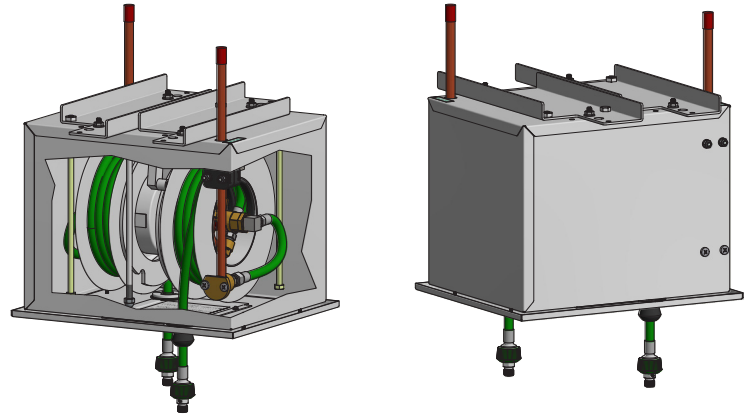

## Hose Reels for Medical Gas and Vacuum

#### Hose Reels

Each modular hose reel assembly accommodates one or two specifically labeled gas service valve connections. Gang hose reel assemblies for multiple non-flammable medical gas and vacuum service applications. Each gas service reel is fitted with 12 feet of color-coded, gas specific medical hose with a gas specific quick-connect or DISS valve. Medical gas hoses are 1/4" ID and medical vacuum hoses are 5/16" ID to minimize vacuum loss. Unretracted hose length is adjusted as desired by repositioning stops.

Complete reel assemblies are designed for concealed mounting with:

- White powder-coated cover plates
- Floating guide grommets
- White powder-coated 20 gauge steel rough-in box with 11 gauge steel mounting brackets

Replacement of the hoses and minor service is accomplished without completely removing the reel assembly from the rough-in box. Connections from reel to hospital piping system are accomplished through connection of Diameter-Index Safety System (DISS) outlet valves to insure uninterrupted use of the piping system when the reel is disconnected for service or repair.