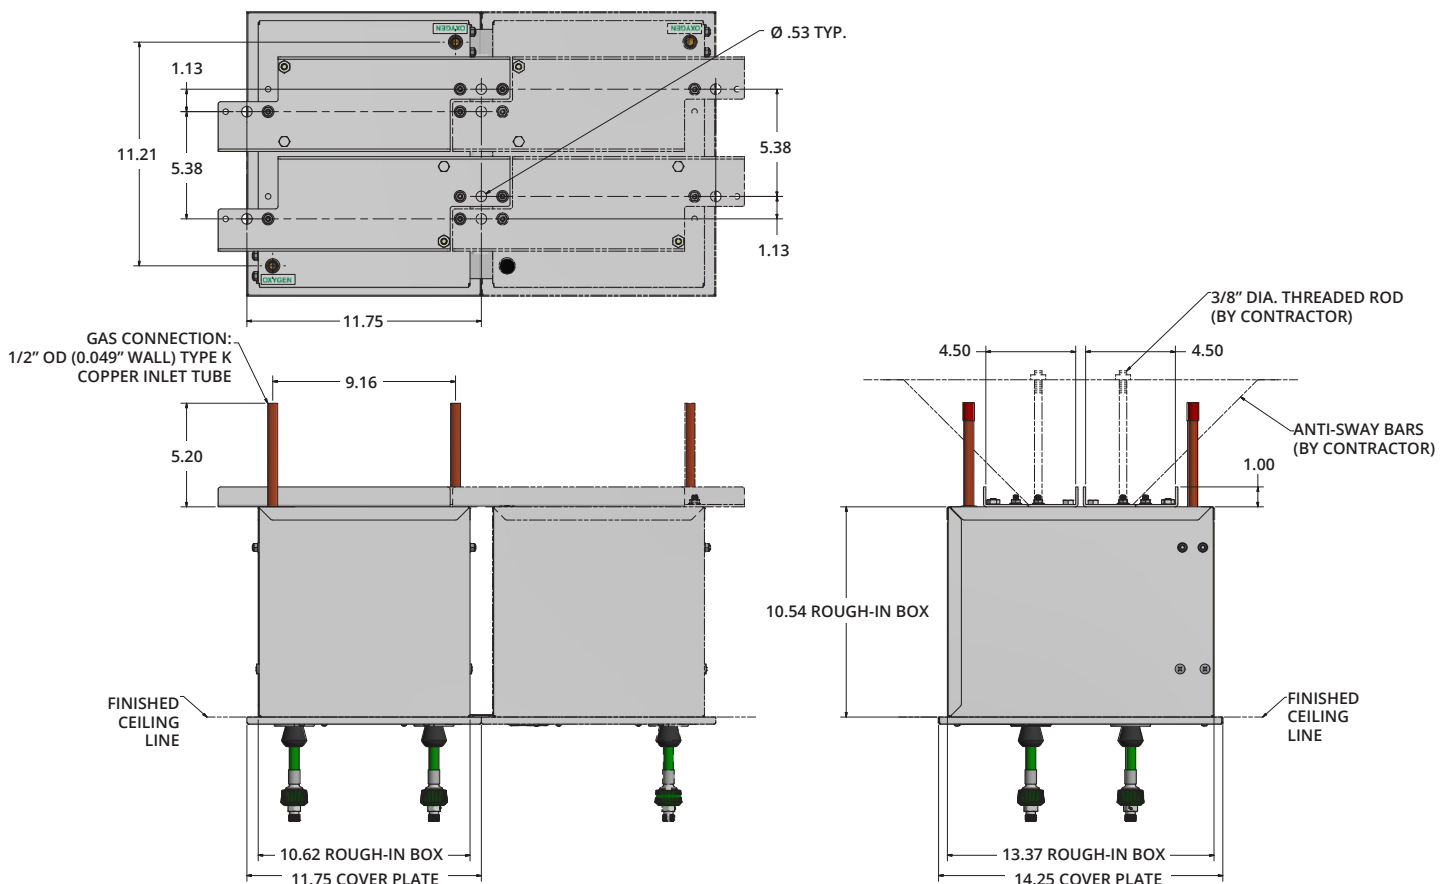

### SPECIFICATION

#### Hose Reels

Each modular hose reel assembly accommodates one or two specifically labeled gas service valve connections. Gang hose reel assemblies for multiple non-flammable medical gas and vacuum service applications. Each gas service reel is fitted with 12 feet of color-coded, gas specific medical hose with a gas specific quick-connect or DISS valve. Medical gas hoses are 1/4" ID and medical vacuum hoses are 5/16" ID to minimize vacuum loss. Unretracted hose length is adjusted as desired by repositioning stops.

Complete reel assemblies are designed for concealed mounting with:

- White powder-coated cover plates
- Floating guide grommets
- White powder-coated 20 gauge steel rough-in box with 11 gauge steel mounting brackets

Replacement of the hoses and minor service is accomplished without completely removing the reel assembly from the rough-in box. Connections from reel to hospital piping system are accomplished through connection of Diameter-Index Safety System (DISS) outlet valves to insure uninterrupted use of the piping system when the reel is disconnected for service or repair.